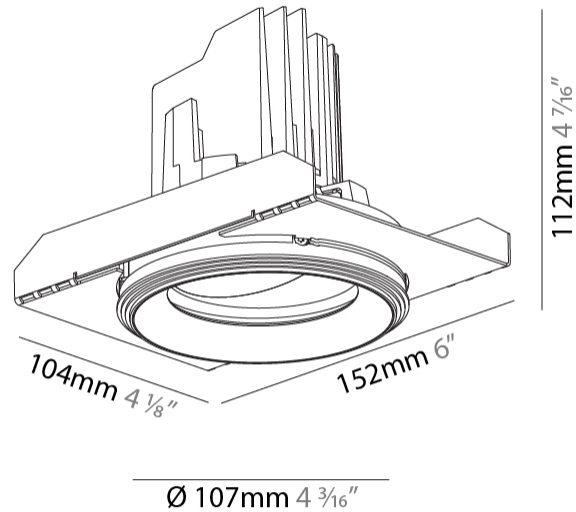

PHYSICAL

Shape: Round
Diameter (mm): 107
Diameter (in): 4 3/16
Height (mm): 112
Height (in): 4 7/16
Ceiling Thickness (mm): 10 / 12.5 / 15 / 25
Ceiling Thickness (in): 3/8 or 1/2 or 9/16 or 1
Min. Recessing Depth (mm): 130
Min. Recessing Depth (in): 5 1/8
Light Distribution: Adjustable / Downlight
Weight (kg): 0.557
Weight (lbs): 1.227
Fixture Finish: SSR / BKV / CWI / CRY / HAB / LAG / UFT / ITA / RUA / RUR / MIC / FTG / MYG / TWT / LOD / PUS / FRO / FUP / KIA / POP / BLS / SPG / MEY / GOH / GUM / CHC / COM / ABZ / JAG / OBR / MOS / ROR
Fixture Material: Aluminum Die Cast
Cut-out Measurements: Ø 111mm / 4 3/8"
Upon Request: Unique Ceiling Thickness

ELECTRICAL

Lamp Type: LED (Zhaga Standard)
Input Wattage (W): 15.5
Total Output Wattage (W): 14.5
Dimming: Tri-Mode (Non-Dimming and Phase Dimming (120Vac only) and 0-10V Dimming)
Driver Included: No
Driver Location: Recessed Housing
Driver Type: Constant Current - Universal
Driver Class: Class 2
Housing: See components
Input Voltage (V): 120 - 277
Constant Current (MA): 500

LED

Number of LEDs: 1
Color Temperature (°K): 2700 / 3000 / 3500 / 4000
Max. Delivered Lumen (lm): 940 / 980 / 1029 / 1050
CRI: >90 CRI
Efficiency (%): 87.9 / 88.4 / 87.9 / 87.9
Lamp Life (hrs): 50000
Upon Request: RGB-W Tunable White Special Color Temperature Special LED

OPTICAL

Reflector: 20 / 40 / 60
Adjustability: Rotational 355°; Tilt 30°
Upon Request: Special Beam Angles

RATINGS AND CERTIFICATIONS